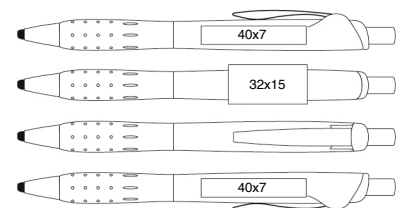

▼▼ 133 HERCULES touch

133-912
orange

133-904
red

133-909
dark blue

133-906
green

133-913
silver

133-911
grey

133-901
all black

133 HERCULES touch

- Cartridge: Standard
- Ink: Blue

- Ball: 1,0mm
- Writing length: appr.1200m

- Weight: 18g
- Length: 145mm

- Pack quantity/box: 50pcs/box
- Pack quantity/case: 1000pcs