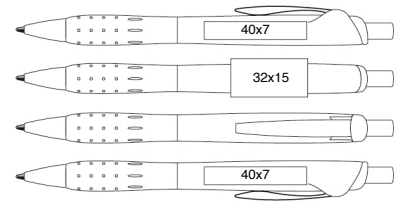

▼▼ 133 HERCULES wheat

133-500
natural

133-501
all black

▼▼ The material in the pen body, push button, tip and grip consists of 40% wheat straw. By adding natural ingredients such as wheat straw to the plastic, the proportion of fossil materials is reduced.

133 HERCULES

NOTE! For digital printing, the maximum height is 7mm.

- Cartridge: Standard
- Ink: Blue
- Ball: 1,0mm
- Writing length: approx. 1200m
- Weight: 13g
- Length: 145mm
- Pack quantity/box: 50pcs/box
- Pack quantity/case: 1000pcs