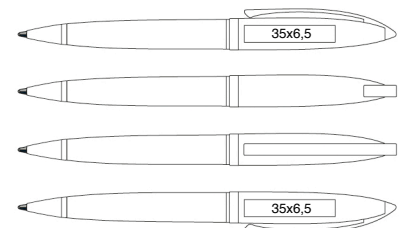

# ▼▼ 218 ARC

218-001  
black

▼▼ Stylish and elegant metal pen in high-gloss black lacquer and chrome details and an arc-shaped spring clip. The laser engraving on these pens will be steel in colour. When ordering with engraving, this pen is delivered in an elegant cardboard case (page 52) at no extra cost.

## 218 ARC

NOTE! Laser engraving only and maximum height 6,5mm.

• Cartridge: Parker type  
• Ink: Blue

• Ball: 1,0mm  
• Writing length: appr. 1500m

• Weight: 27g  
• Length: 145mm

• Pack quantity/box: 50pcs/box  
• Pack quantity/case: 500pcs