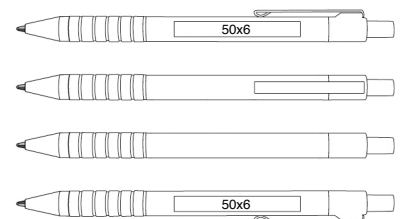

▼▼ 142 ARCHITECT

Anodized aluminum pen with chrome details and a very flexible metal clip. The engraving on this pen is in light grey.

142 ARCHITECT

NOTE! Laser engraving only and maximum height 6mm.

• Cartridge: Parker type
• Ink: Blue

• Ball: 1,0mm
• Writing length: appr. 1500m

• Weight: 15g
• Length: 145mm

• Pack quantity/box: 50pcs/box
• Pack quantity/case: 500pcs