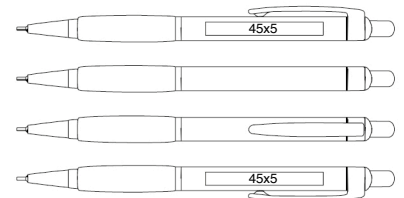

# ▼▼ 221 CELLO sapphire

▼▼ Anodized aluminum pen body and a comfortable grip. Fantastic flow across the paper thanks to the pen's semi-gel ink cartridge and ball measuring 0.7mm. Marked with a long-lasting engraving on the pen body. This pen might just become you and your colleagues' new favourite! The engraving on this pen is in light grey.

## 221 CELLO sapphire

NOTE! Laser engraving only and maximum height 5mm.

• Cartridge: Cello LP 3000  
• Ink: Blue (semi-gel)

• Ball: 0,7mm  
• Writing length: appr. 1500m

• Weight: 9g  
• Length: 138mm

• Pack quantity/box: 100pcs/box  
• Pack quantity/case: 1000pcs