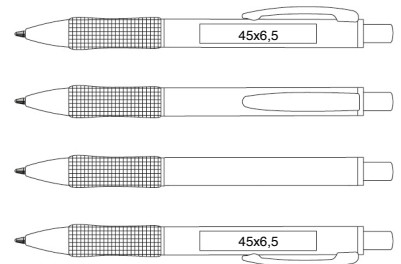

▼▼ 144 COMFORT

144-001
black

144-004
red

144-008
blue

▼▼ Stable and writing-friendly aluminium pen with metal clip and comfortable rubber grip. Available in three different colours. Large Parker type cartridge with blue ink. The engraving on this pen is in light grey.

144 COMFORT

NOTE! Laser engraving only and maximum height 6.5mm.

- Cartridge: Parker type
- Ink: Blue

- Ball: 1,0mm
- Writing length: appr. 1500m

- Weight: 18g
- Length: 143mm

- Pack quantity/box: 50pcs/box
- Pack quantity/case: 500pcs