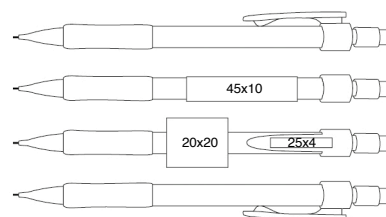

# ▼▼ 290 CONDOR

290-004  
white/red

290-008  
white/blue

290-006  
white/green

290-001  
white/black

290-101  
all black

The Condor is available in five different colour combinations, all with three 0.7mm HB leads/pencil.

## 290 CONDOR

• Lead 0,7mm HB (3pcs)

• Weightt: 7g  
• Length: 154mm

• Pack quantity/box: 100pcs/box  
• Pack quantity/case: 1000pcs