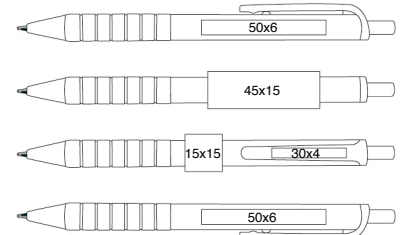

▼▼ 141 FLOW

141-000
white

141-001
black

141-213
silver

141-214
gold

▼▼ Affordable and very writing-friendly pen with a very comfortable rubber grip and blue semi-gel ink. White, black, silver and gold.

141 FLOW

NOTE! For digital printing, the maximum height is 6mm.

- Cartridge: Standard
- Ink: Blue (semi-gel)

- Ball: 0,7mm
- Writing length: appr. 500m

- Weight: 9g
- Length: 147mm

- Pack quantity/box: 50pcs/box
- Pack quantity/case: 1000pcs