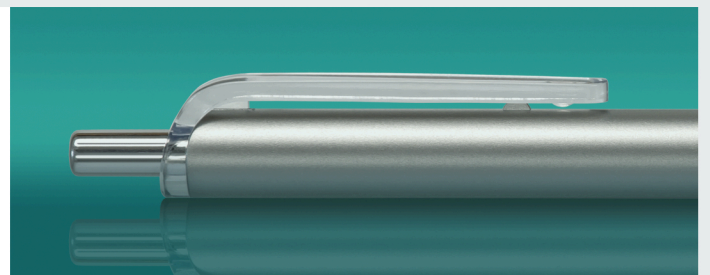

▼▼ 141 FLOW

141-000
white

141-001
black

141-213
silver

141-214
gold

▼▼ Affordable and very writing-friendly pen with a very comfortable rubber grip and blue semi-gel ink. White, black, silver and gold.

141 FLOW

NOTE! For digital printing, the maximum height is 6mm.

- Cartridge: Standard
- Ink: Blue (semi-gel)

- Ball: 0,7mm
- Writing length: appr. 500m

- Weight: 9g
- Length: 147mm

- Pack quantity/box: 50pcs/box
- Pack quantity/case: 1000pcs