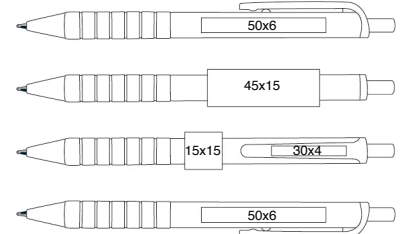

# ▼▼ 141 FLOW pastel

141-502  
lemon

141-517  
peach

141-505  
hazelnut

141-516  
violet

141-508  
blueberry

141-507  
avocado

▼▼ The popular Flow pen is now also available in six eye-catching, vibrant colours! The clip colour matches the pen body. The pen comes with blue European semi-gel ink and 0.7mm ball. This pen just might become your new favourite!

## 141 FLOW pastel

NOTE! For digital printing, the maximum height is 6mm.

• Cartridge: Standard  
• Ink: Blue (semi-gel)

• Ball: 0,7mm  
• Writing length: appr. 500m

• Weight: 9g  
• Length: 147mm

• Pack quantity/box: 50pcs/box  
• Pack quantity/case: 1000pcs