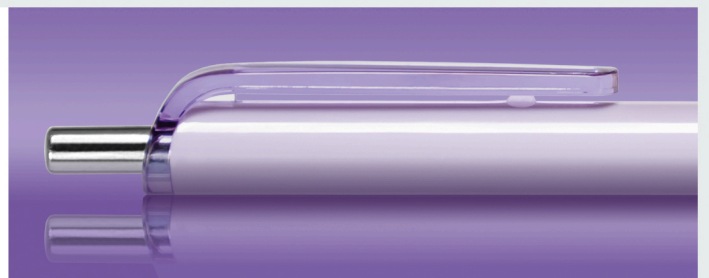

# ▼▼ 141 FLOW pastel

141-502  
lemon

141-517  
peach

141-505  
hazelnut

141-516  
violet

141-508  
blueberry

141-507  
avocado

▼▼ The popular Flow pen is now also available in six eye-catching, vibrant colours! The clip colour matches the pen body. The pen comes with blue European semi-gel ink and 0.7mm ball. This pen just might become your new favourite!

## 141 FLOW pastel

NOTE! For digital printing, the maximum height is 6mm.

• Cartridge: Standard  
• Ink: Blue (semi-gel)

• Ball: 0,7mm  
• Writing length: appr. 500m

• Weight: 9g  
• Length: 147mm

• Pack quantity/box: 50pcs/box  
• Pack quantity/case: 1000pcs