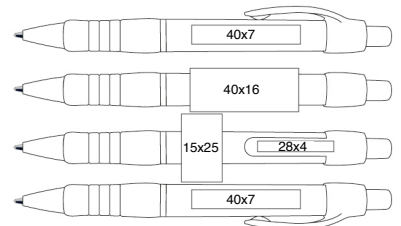

# ▼▼ 158 MAX chrome

158-312  
white/orange

158-304  
white/red

158-309  
white/dark blue

158-306  
white/green

158-301  
white/black

158-402  
all yellow

158-401  
all black

▼▼ The flagship of the Max series! The chrome details and solid colours on the Max Chrome raises the bar and lend the pen a more striking, exclusive look. The message in your logo deserves a pen like this!

## 158 MAX chrome

NOTE! For digital printing, the maximum height is 7mm.

• Cartridge: Parker type  
• Ink: Blue

• Ball: 1,0mm  
• Writing length: appr.1500m

• Weight: 10g  
• Length: 139mm

• Pack quantity/box: 100pcs/box  
• Pack quantity/case: 1000pcs