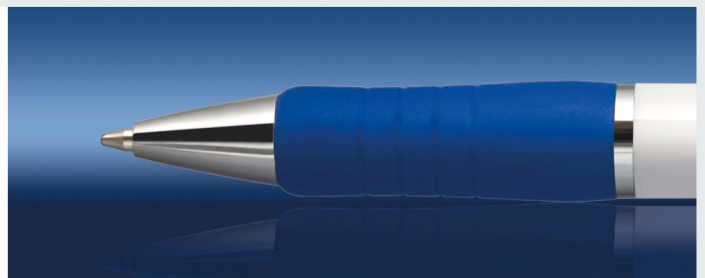

# ▼▼ 158 MAX chrome

158-312  
white/orange

158-304  
white/red

158-309  
white/dark blue

158-306  
white/green

158-301  
white/black

158-402  
all yellow

158-401  
all black

▼▼ The flagship of the Max series! The chrome details and solid colours on the Max Chrome raises the bar and lend the pen a more striking, exclusive look. The message in your logo deserves a pen like this!

## 158 MAX chrome

NOTE! For digital printing, the maximum height is 7mm.

• Cartridge: Parker type  
• Ink: Blue

• Ball: 1,0mm  
• Writing length: appr.1500m

• Weight: 10g  
• Length: 139mm

• Pack quantity/box: 100pcs/box  
• Pack quantity/case: 1000pcs