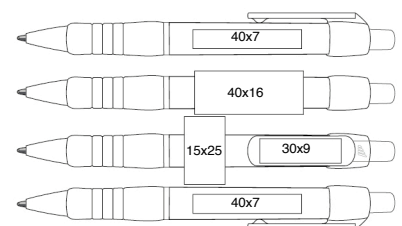

▼▼ 158 MAX clip

158-704
white/red

158-709
white/dark blue

158-706
white/green

158-701
all black

▼▼ You can also fit your Max pen with a larger print on the clip! When a print is fitted on the clip, your logo is fully visible even when the pen is in the chest pocket! Why not go with a cool digital print that attracts attention and curiosity? What print would you like to put on your Max Clip?

158 MAX clip

• Cartridge: Parker type
• Ink: Blue

• Ball: 1,0mm
• Writing length: appr.1500m

• Weight: 10g
• Length: 139mm

• Pack quantity/box: 100pcs/box
• Pack quantity/case: 1000pcs