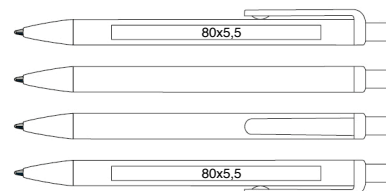

▼▼ 223 MODUS

223-001
black

223-011
metallic grey

▼▼ Aluminum pen with anodized pen body in matte black or metallic grey. Marking is only available with laser engraving on this pen; the colour of the engraving will be light grey.

223 MODUS

NOTE! Laser engraving only and maximum height 5.5mm.

• Cartridge: Parker type
• Ink: Blue

• Ball: 1,0mm
• Writing length: appr. 1500m

• Weight: 18g
• Length: 141mm

• Pack quantity/box: 50pcs/box
• Pack quantity/case: 500pcs