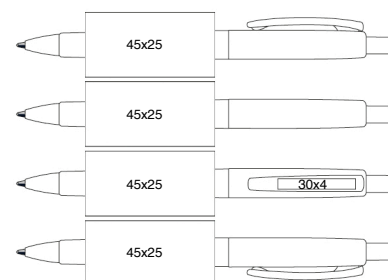

# ▼▼ 112 PET-BOTTLE PEN

▼▼ The PET Bottle Pen is made from recycled PET bottles and is available in seven different colours. Six transparent and one in solid black. All pens come with a printed recycle logo on the clip.

## 112 PET-BOTTLE PEN

• Cartridge: Standard  
• Ink: Blue

• Ball: 1,0mm  
• Writing length: appr. 1200m

• Weight: 10g  
• Length: 145mm

• Pack quantity/box: 50pcs/box  
• Pack quantity/case: 1000pcs