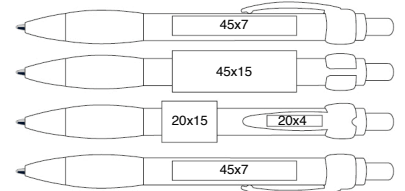

▼▼ 127 POP

127-000
white (opaque)

127-001
black (opaque)

127-500
uncoloured

127-512
orange

127-504
red

127-509
blue

127-507
green

127 POP

NOTE! For digital printing, the maximum height is 6mm.

• Cartridge: Parker type
• Ink: Blue

• Ball: 1,0mm
• Writing length: appr. 1200m

• Weight: 9g
• Length: 134mm

• Pack quantity/box: 100pcs/bag
• Pack quantity/case: 1000pcs