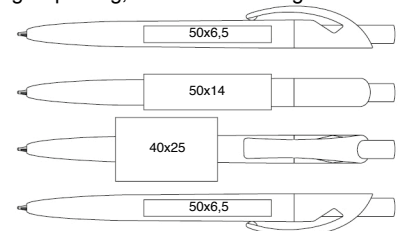

▼▼ 140 QUICK

140-012
white/orange

140-004
white/red

140-009
white/blue

140-006
white/green

140-001
White black

▼▼ Quality pen from Hauser! With Hauser's unique writing system – Acu Flow! A semi-gel ink that offers a fantastic writing feel. The pen has a push mechanism with an ample printing area. White solid pen body and coloured push button available in five different colours.

140 QUICK

NOTE! For digital printing, the maximum height is 6mm.

- Cartridge: Standard
- Ink: Blue (semi-gel)

- Ball: 1,0mm
- Writing length: appr. 1000m

- Weight: 9g
- Length: 143mm

- Pack quantity/box: 100pcs/bag
- Pack quantity/case: 1000pcs