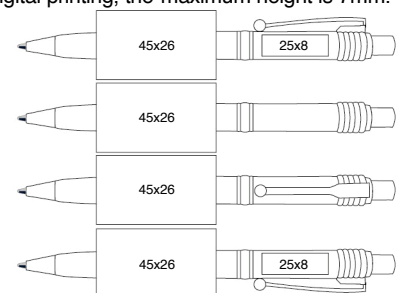

▼▼ 321 RAJA chrome

321-100
white

321-104
red

321-109
dark blue

321-101
black

▼▼ Italian quality with a timeless and elegant retro design. Available in several colour combinations. Here with coloured, high-gloss pen bodies and chromed metal tips.

321 RAJA chrome

NOTE! For digital printing, the maximum height is 7mm.

- Cartridge: Parker type
- Ink: Blue

- Ball: 0,8mm
- Writing length: appr. 6500m

- Weight: 12g
- Length: 139mm

- Pack quantity/box: 100pcs/box
- Pack quantity/case: 1000pcs