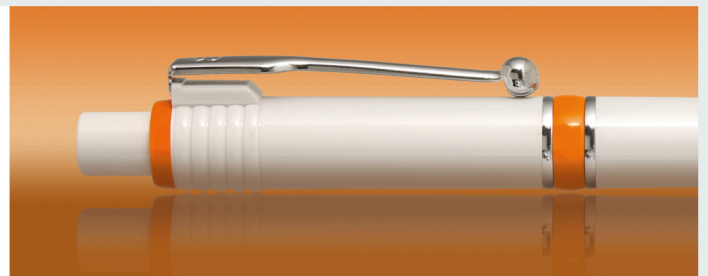

▼▼ 321 RAJA

321-012
white/orange

321-004
white/red

321-005
white/burgundy

321-009
white/dark blue

321-008
white/ocean blue

321-006
white/green

321-001
white/black

▼▼ Italian quality with a timeless and elegant retro design.
Available in several colour combinations. Here with white high-gloss pen bodies and coloured plastic tips.

321 RAJA

NOTE! For digital printing, the maximum height is 7mm.

- Cartridge: Jumbo
- Ink: Blue

- Ball: 1,0mm
- Writing length: appr. 1200m

- Weight: 10g
- Length: 139mm

- Pack quantity/box: 100pcs/box
- Pack quantity/case: 1000pcs