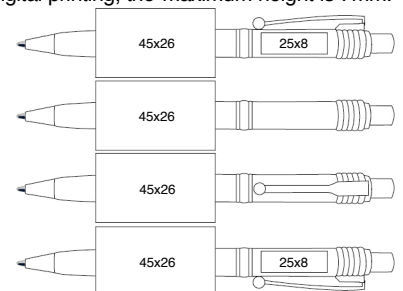

▼▼ 321 RAJA

321-012
white/orange

321-004
white/red

321-005
white/burgundy

321-009
white/dark blue

321-008
white/ocean blue

321-006
white/green

321-001
white/black

▼▼ Italian quality with a timeless and elegant retro design.
Available in several colour combinations. Here with white high-gloss pen bodies and coloured plastic tips.

321 RAJA

NOTE! For digital printing, the maximum height is 7mm.

- Cartridge: Jumbo
- Ink: Blue

- Ball: 1,0mm
- Writing length: appr. 1200m

- Weight: 10g
- Length: 139mm

- Pack quantity/box: 100pcs/box
- Pack quantity/case: 1000pcs