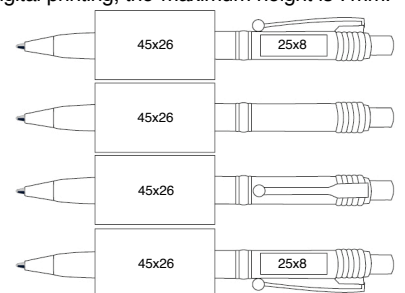

# ▼▼ 321 RAJA gold

321-300  
white

321-301  
black

Italian quality with timeless and elegant retro design. Raja gold with solid high-gloss pen body and gold metal details.

## 321 RAJA gold

NOTE! For digital printing, the maximum height is 7mm.

- Cartridge: Parker type
- Ink: Blue

- Ball: 0,8mm
- Writing length: appr. 6500m

- Weight: 12g
- Length: 139mm

- Pack quantity/box: 100pcs/box
- Pack quantity/case: 1000pcs