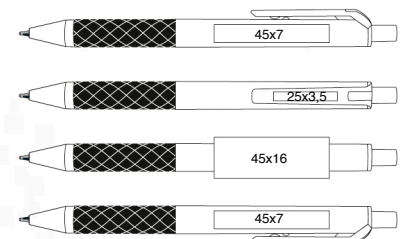

# ▼▼ 151 SCRIPT

▼▼ The Script pen consists of mostly recycled materials. For starters, the tip, body and push button are made of recycled ABS and the rubber grip is made of recycled TPR. The pens are marked with a grey recycle symbol printed on the opposite side of the clip.

## 151 SCRIPT

NOTE! For digital printing, the maximum logo height is 7mm.

• Cartridge: Standard  
• Ink: Blue (semi-gel)

• Ball: 0,7mm  
• Writing length: appr. 500m

• Weight: 15g  
• Length: 142mm

• Pack quantity/box: 50pcs/box  
• Pack quantity/case: 1000pcs