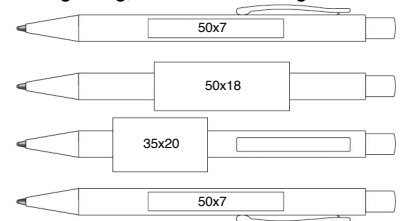

# ▼▼ 222 SHANGHAI

222-100  
bamboo

Pen with bamboo body and metal clip. Pen details in metallic dark grey.

## 222 SHANGHAI

NOTE! For laser engraving, the maximum height is 5mm

• Cartridge: Parker type  
• Ink: Blue

• Ball: 1,0mm  
• Writing length: appr. 1400m

• Weight: 7g  
• Length: 136mm

• Pack quantity/box: 50pcs/box  
• Pack quantity/case: 500pcs