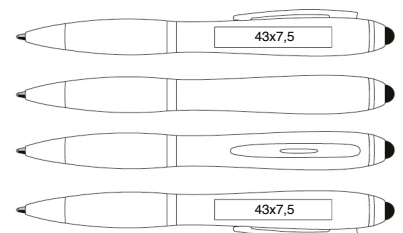

▼▼ 131 SMART touch

131-000
white

131-012
orange

131-004
red

131-009
blue

131-006
green

131-001
black

▼▼ Plastic pen with an hourglass shape, with chrome details and a grip with a rubber finish for comfort. Five variants with a white pen body for colourful prints, as well as an all-black option.

131 SMART touch

NOTE! For digital printing, the maximum height is 7mm.

• Cartridge: Special
• Ink: Blue

• Ball: 1,0mm
• Writing length: appr. 500m

• Weight: 11g
• Length: 138mm

• Pack quantity/box: 100pcs/box
• Pack quantity/case: 1000pcs