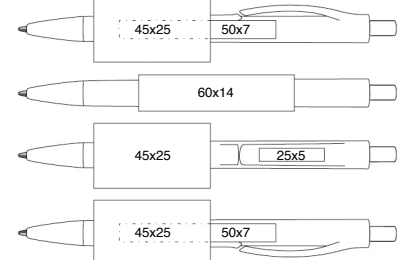

# ▼▼ 143 SOLO pen

143-200  
marbled

▼▼ The material in the pen body tip and push button consists of 40% wheat straw. By adding natural ingredients such as wheat straw to the plastic, the proportion of fossil materials is reduced

## 143 SOLO pen

NOTE! For digital printing, the maximum height is 7mm.

• Cartridge: Parker type  
• Ink: Blue

• Ball: 1,0mm  
• Writing length: appr.1500m

• Weight: 10g  
• Length: 139mm

• Pack quantity/box: 100pcs/box  
• Pack quantity/case: 1000pcs