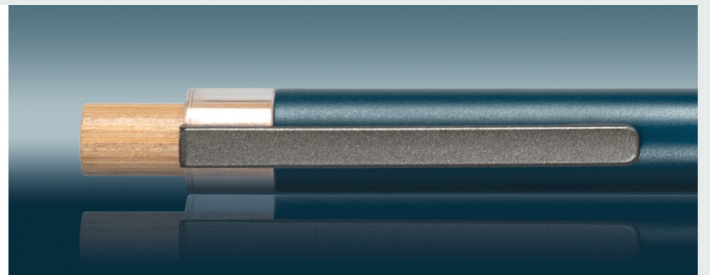

# ▼▼ 229 SPACE

229-004  
Coral red

229-009  
Ocean blue

229-001  
Opal black

229-011  
Charcoal gray

▼▼ Push button in FSC-certified bamboo. Ring in R-Pet (recycled PET bottles). Pen body in 100% recycled aluminum. Parker type refills; comes with blue European ink. Total length of the pen is 140mm and the weight is: 9g (so no extra, unnecessary weight is added to the pen). All pens come with an engraved "Recycled" logo.

## 229 SPACE

NOTE! Laser engraving only and maximum height 5,5mm.

• Cartridge: Parker type  
• Ink: Blue

• Ball: 1,0mm  
• Writing length: appr. 1500m

• Weight 9g  
• Length: 140mm

• Pack quantity/box: 50pcs/box  
• Pack quantity/case: 500pcs