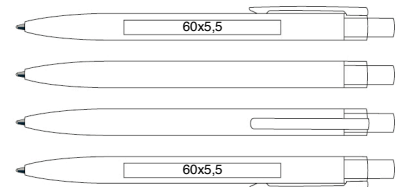

# ▼▼ 229 SPACE

229-004  
Coral red

229-009  
Ocean blue

229-001  
Opal black

229-011  
Charcoal gray

▼▼ Push button in FSC-certified bamboo. Ring in R-Pet (recycled PET bottles). Pen body in 100% recycled aluminum. Parker type refills; comes with blue European ink. Total length of the pen is 140mm and the weight is: 9g (so no extra, unnecessary weight is added to the pen). All pens come with an engraved "Recycled" logo.

## 229 SPACE

NOTE! Laser engraving only and maximum height 5,5mm.

• Cartridge: Parker type  
• Ink: Blue

• Ball: 1,0mm  
• Writing length: appr. 1500m

• Weight 9g  
• Length: 140mm

• Pack quantity/box: 50pcs/box  
• Pack quantity/case: 500pcs