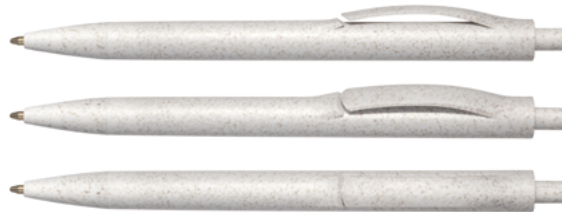

SPECIFICATIONS:

ITEM NAME: Solo
CATEGORY: Plastic Ball pens
MECHANISM: Push mechanism
PRODUCT WEIGHT: 10g
PRODUCT MEASURES: 142mm/Ø10,4mm
PACKING INNER: 100pcs/box
PACKING OUTER: 1000pcs
WEIGHT MASTER: 11kg
CARTON MEASURES: 47,5x32x19cm
HS CODE: 9608.10.92.00
REFILL: Parker type 1,0mm
WRITING LENGTH: Appr. 1500m
INK: Standard Blue (EU)
COUNTRY OF ORIGIN: CHINA

MATERIALS:

- 1) ABS + wheat straw (Pusher and barrel)
- 2) POM (Mechanism)
- 3) PP (Refill tube)

CERTIFICATES:

REACH: Annex XVII: article 63 of REACH Regulation (EC) No. 1907/2006, Annex XVII: article 23 of REACH Regulation (EC) No. 1907/2006

IMPORTER:

Stilo Skandinaviska AB
 Vangavagen 11 | SE-513 32 FRISTAD | SWEDEN
 Phone: +46 33 133 233, E-mail: info@stilo.se
 VAT. NO.: SE556330197601

ITEM NO.
 143-200

COLOUR:
 natural

DESCRIPTION

A simple but well designed plastic ball pen. Produced with ABS material with a mixture of 40% wheat straw.

OFFERED LABELING METHODS:

PAD PRINT: (Up to 4 pms colours)
 Position 1: 50x7mm
 Position 2: -
 Position 3: 25x5mm
 Position 4: 50x7mm

SILK SCREEN: (Up to 4 pms colours)
 Position 1: 45x25mm
 Position 2: 60x14mm
 Position 3: 45x25mm
 Position 4: 45x25mm