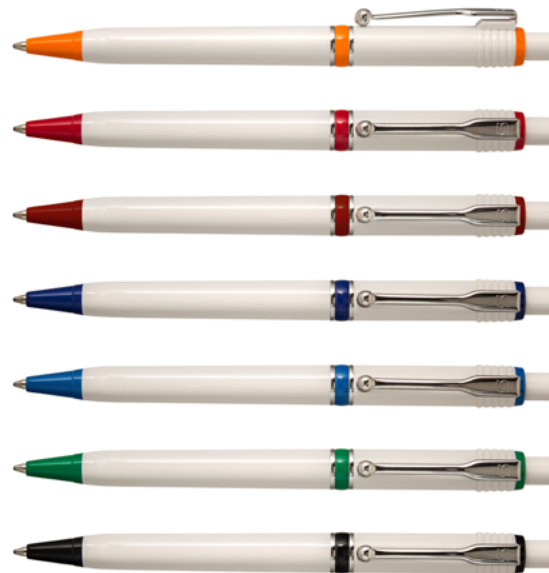

SPECIFICATIONS:

ITEM NAME:	Raja
CATEGORY:	Plastic Ball pens
MECHANISM:	Push mechanism
PRODUCT WEIGHT:	10g
PRODUCT MEASURES:	139mm/Ø10,0mm
PACKING INNER:	100pcs/box
PACKING OUTER:	1000pcs
WEIGHT MASTER:	12kg
CARTON MEASURES:	48x30x17cm
HS CODE:	9608.10.92.00
REFILL:	Jumbo type 1,0mm
WRITING LENGTH:	Appr. 1200m
INK:	Standard Blue (EU)
COUNTRY OF ORIGIN:	ITALY

COLOUR:

white/black
 white/red, appr. pms 186c
 white/green, appr. pms 349c
 white/blue, appr. pms 3005c
 white/dark blue, appr. pms reflex blue c
 white/orange, appr. pms 021c

DESCRIPTION

Italian quality with a timeless and elegant retro design. Available in several colour combinations. Here with white high-gloss pen bodies and coloured plastic tips.

OFFERED LABELING METHODS:

PAD PRINT: (Up to 4 pms colours)
 Position 1: 25x8mm
 Position 2: -
 Position 3: -
 Position 4: 25x8mm

SILK SCREEN: (Up to 4 pms colours)
 Position 1: 45x26mm
 Position 2: 45x26mm
 Position 3: 45x26mm
 Position 4: 45x26mm